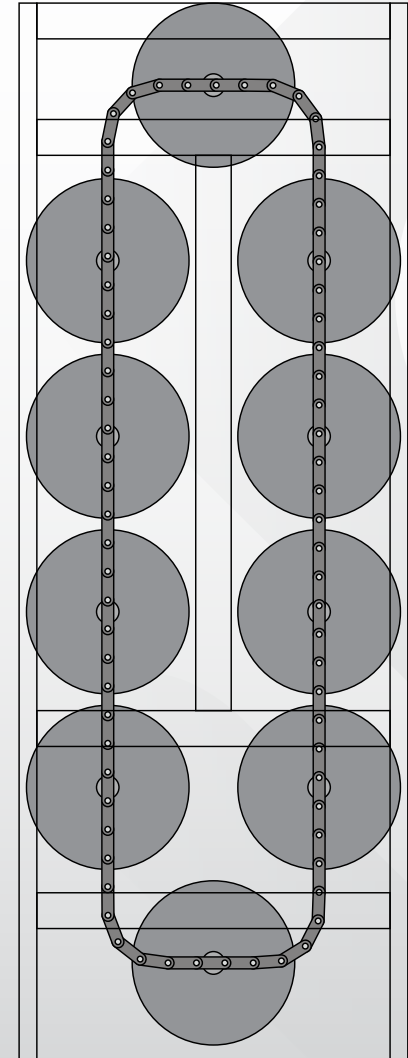

DUVARDAN DUVARA HALI STANDLARI

WALL TO WALL CARPET STANDS

SR851

Ölçüler / Dimensions

RULO EBADI / Roll Size	KOD / Code	RULO SAYISI / Number of Roll	H cm	D cm	L cm
400 cm	SR851	4	300	80	460
	SR852	5	370	80	460
	SR853	6	440	80	460
300 cm	SR854	4	300	80	360
	SR855	5	370	80	360
	SR856	6	440	80	360
200 cm	SR857	4	300	80	260
	SR858	5	370	80	260
	SR859	6	440	80	260

DUVARDAN DUVARA HALI STANDLARI

WALL TO WALL CARPET STANDS

SR876

SR881

SR878

SR879

SR880

SR877

PATERNOSTER

PATERNOSTER

SR890

PATERNOSTER

PATERNOSTER

Ölçüler / Dimensions

RULO SAYISI / Number of Rolls	Yükseklik / Height	200 cm	300 cm	400 cm
7	270 cm	SR891	SR902	SR913
8	310 cm	SR892	SR903	SR914
9	350 cm	SR893	SR904	SR915
10	390 cm	SR894	SR905	SR916
11	430 cm	SR895	SR906	SR917
12	470 cm	SR896	SR907	SR918
13	510 cm	SR897	SR908	SR919
14	550 cm	SR898	SR909	SR920
15	590 cm	SR899	SR910	SR921
16	630 cm	SR900	SR911	SR922
17	670 cm	SR901	SR912	SR923