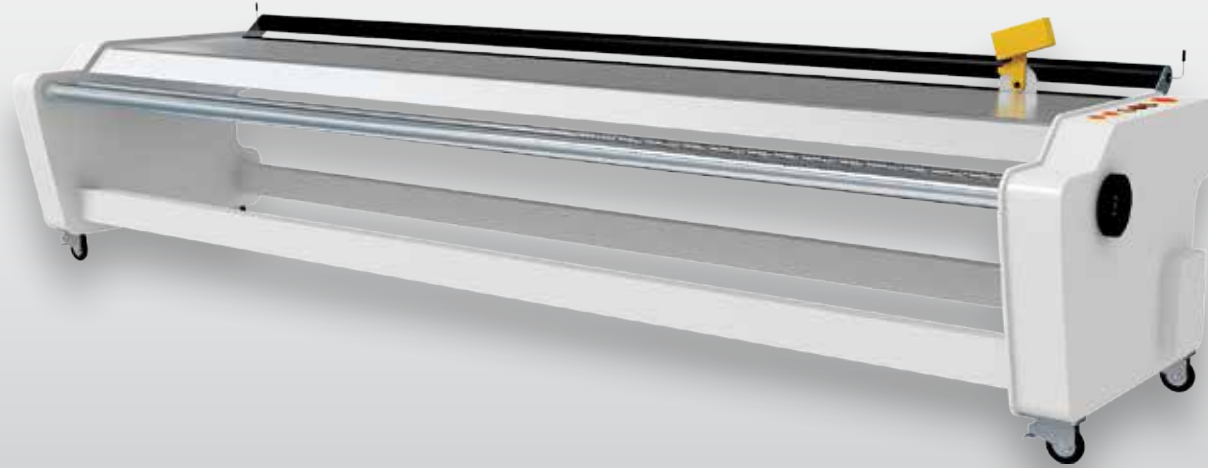

PATERNOSTER

PATERNOSTER

Ölçüler / Dimensions

RULO SAYISI / Number of Rolls	Yükseklik / Height	200 cm	300 cm	400 cm
7	270 cm	SR891	SR902	SR913
8	310 cm	SR892	SR903	SR914
9	350 cm	SR893	SR904	SR915
10	390 cm	SR894	SR905	SR916
11	430 cm	SR895	SR906	SR917
12	470 cm	SR896	SR907	SR918
13	510 cm	SR897	SR908	SR919
14	550 cm	SR898	SR909	SR920
15	590 cm	SR899	SR910	SR921
16	630 cm	SR900	SR911	SR922
17	670 cm	SR901	SR912	SR923

SR930